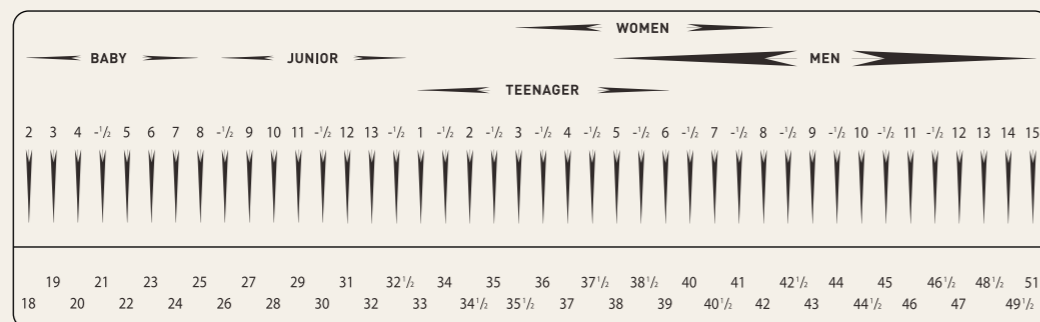

GRÖSSEN

TEXTILIEN

HERREN

XXS	XS	S	M	L	XL	XXL	3XL			
38	42	46	50	54	58	62	66			
XXS		XS	S	M	L	XL	XXL	3XL	4XL	5XL
32		34	36	38	40	42	44	46	48	50
2T	XXS	XS	S	M	L	XL	XXL			
92	104	116	128	140	152	164	176			

FRAUEN

KINDER

SOCKEN

UK GRÖSSEN

1	2	3	4	5
31 - 34	35 - 38	39 - 42	43 - 46	47 - 49

FR GRÖSSEN

SCHUHE

UK GRÖSSEN