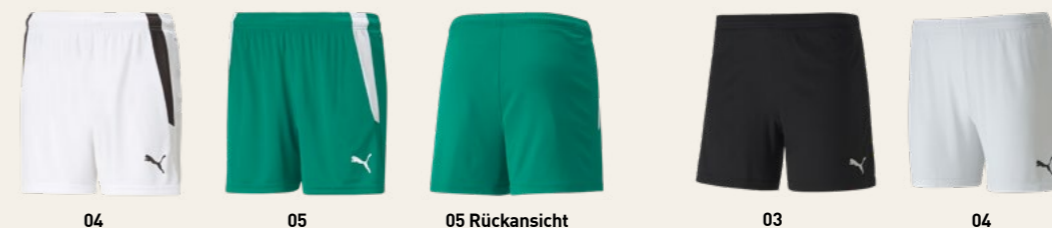

704936 teamLIGA Shorts W

Regular Fit • dryCell • 100% recyceltes Polyester

Elastischer Bund mit Zugband, Kontrasteinsatz aus Mesh mit PUMA Formstrip

704936 XS-XL € 19.95*

- 01 PUMA Red-PUMA White
- 02 Electric Blue Lemonade-PUMA White
- 03 PUMA Black-PUMA White
- 04 PUMA White-PUMA Black
- 05 Pepper Green-PUMA White
- 06 Peacoat-PUMA White
- 07 Cyber Yellow-PUMA Black

2023-2025

704379 teamGOAL 23 Knit Shorts W

Slim Fit • dryCell • 100% Polyester

Tonales Grafikdesign, Mesh-Einsatz für verbesserte Atmungsaktivität

704379 XS-XL € 19.95*

- 01 PUMA Red
- 02 Electric Blue Lemonade
- 03 PUMA Black
- 04 PUMA White
- 05 Pepper Green

2023

HOSSEN & SOCKEN