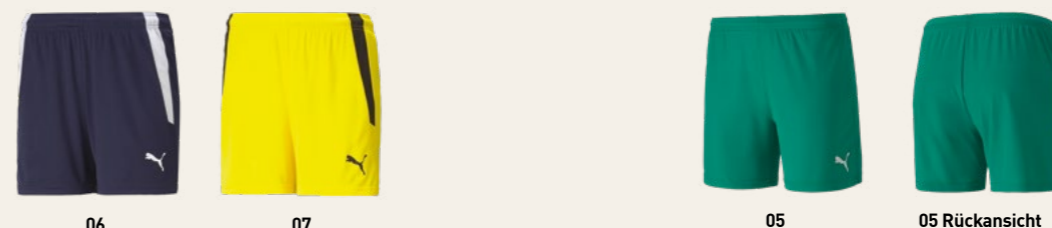

704936 teamLIGA Shorts W

Regular Fit • dryCell • 100% recyceltes Polyester

Elastischer Bund mit Zugband, Kontrasteinsatz aus Mesh mit PUMA Formstrip

704936 XS-XL € 19.95*

- 01 PUMA Red-PUMA White
- 02 Electric Blue Lemonade-PUMA White
- 03 PUMA Black-PUMA White
- 04 PUMA White-PUMA Black
- 05 Pepper Green-PUMA White
- 06 Peacoat-PUMA White
- 07 Cyber Yellow-PUMA Black

2023-2025

704379 teamGOAL 23 Knit Shorts W

Slim Fit • dryCell • 100% Polyester

Tonales Grafikdesign, Mesh-Einsatz für verbesserte Atmungsaktivität

704379 XS-XL € 19.95*

- 01 PUMA Red
- 02 Electric Blue Lemonade
- 03 PUMA Black
- 04 PUMA White
- 05 Pepper Green

2023

HOSSEN & SOCKEN